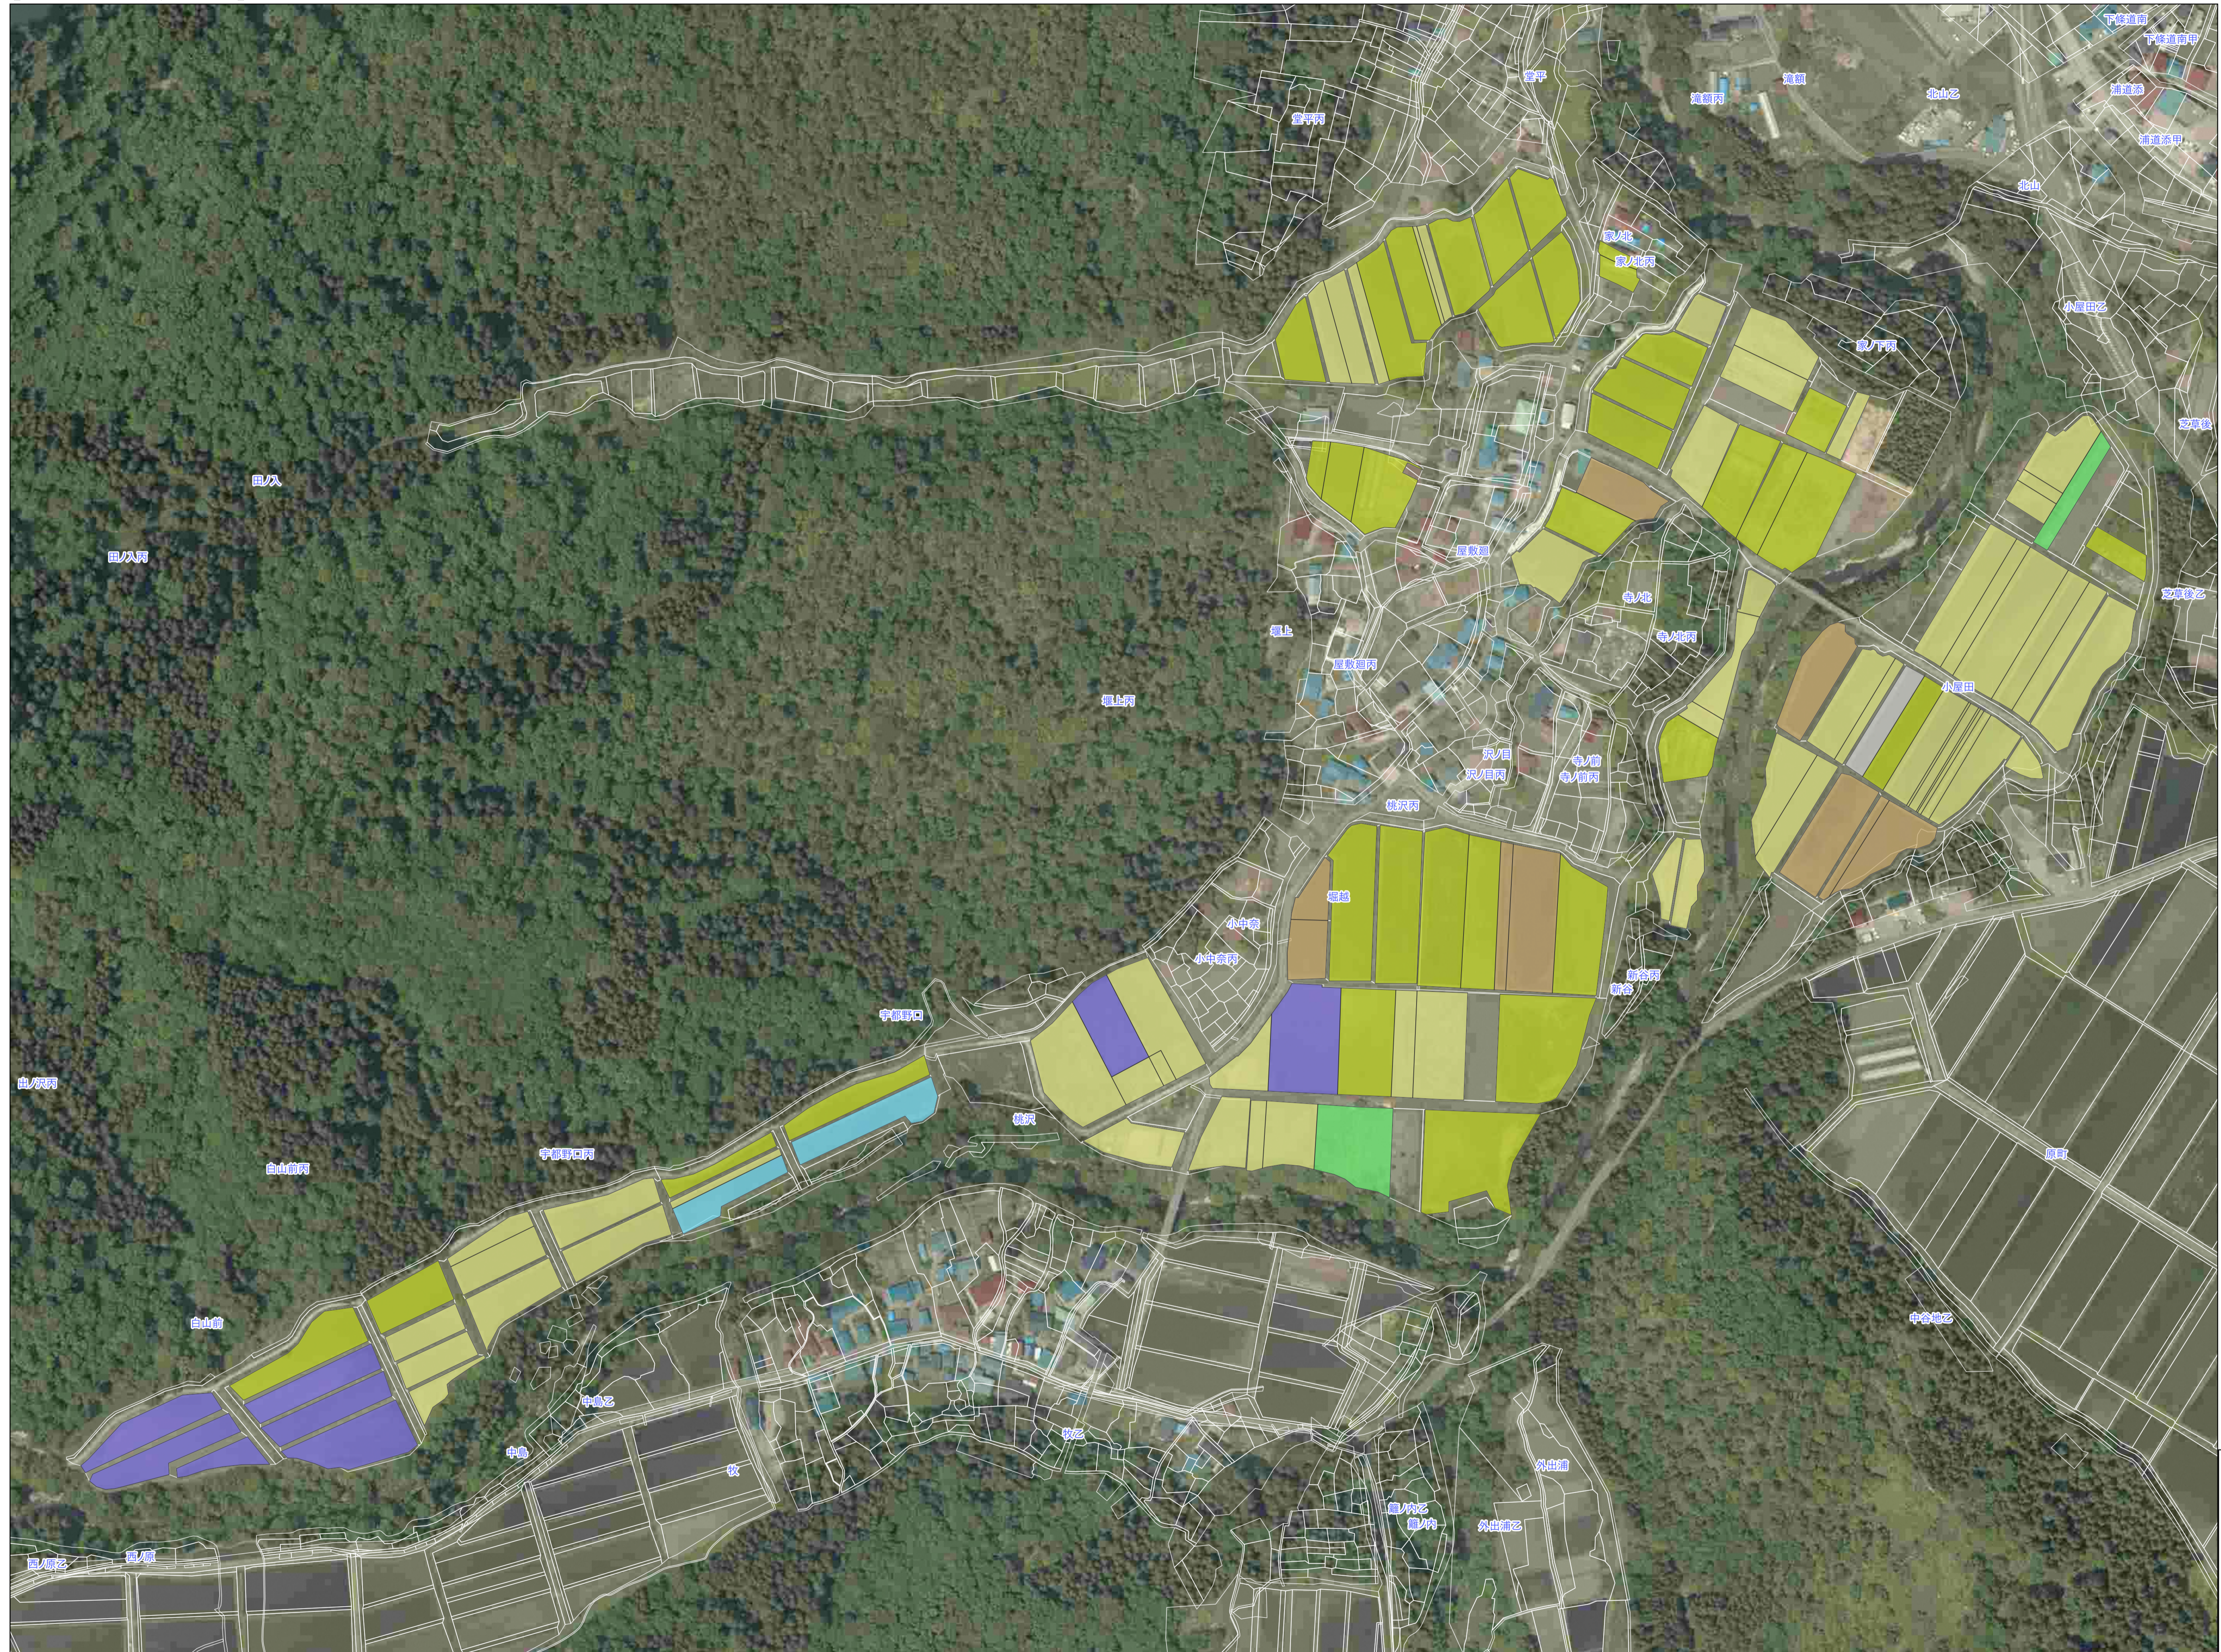

[地域計画 原町地区]

耕作者(5年後)

Light Blue	A
Grey	B
Yellow-Green	C
Tan	D
Dark Blue	E
Red	F
Light Green	G
Green	H
Teal	I
Pink	J
Dark Red	K
Blue	L
Light Blue	M
Orange	N
Light Green	O
White with Green Hatching	P
White with Red Hatching	Q
White with Blue Hatching	R
White with Orange Hatching	S
White with Purple Hatching	T
White with Yellow Hatching	U
White with Green Hatching	V
White with Blue Hatching	W
White with Orange Hatching	X
White with Yellow Hatching	Y
White with Blue Hatching	Z