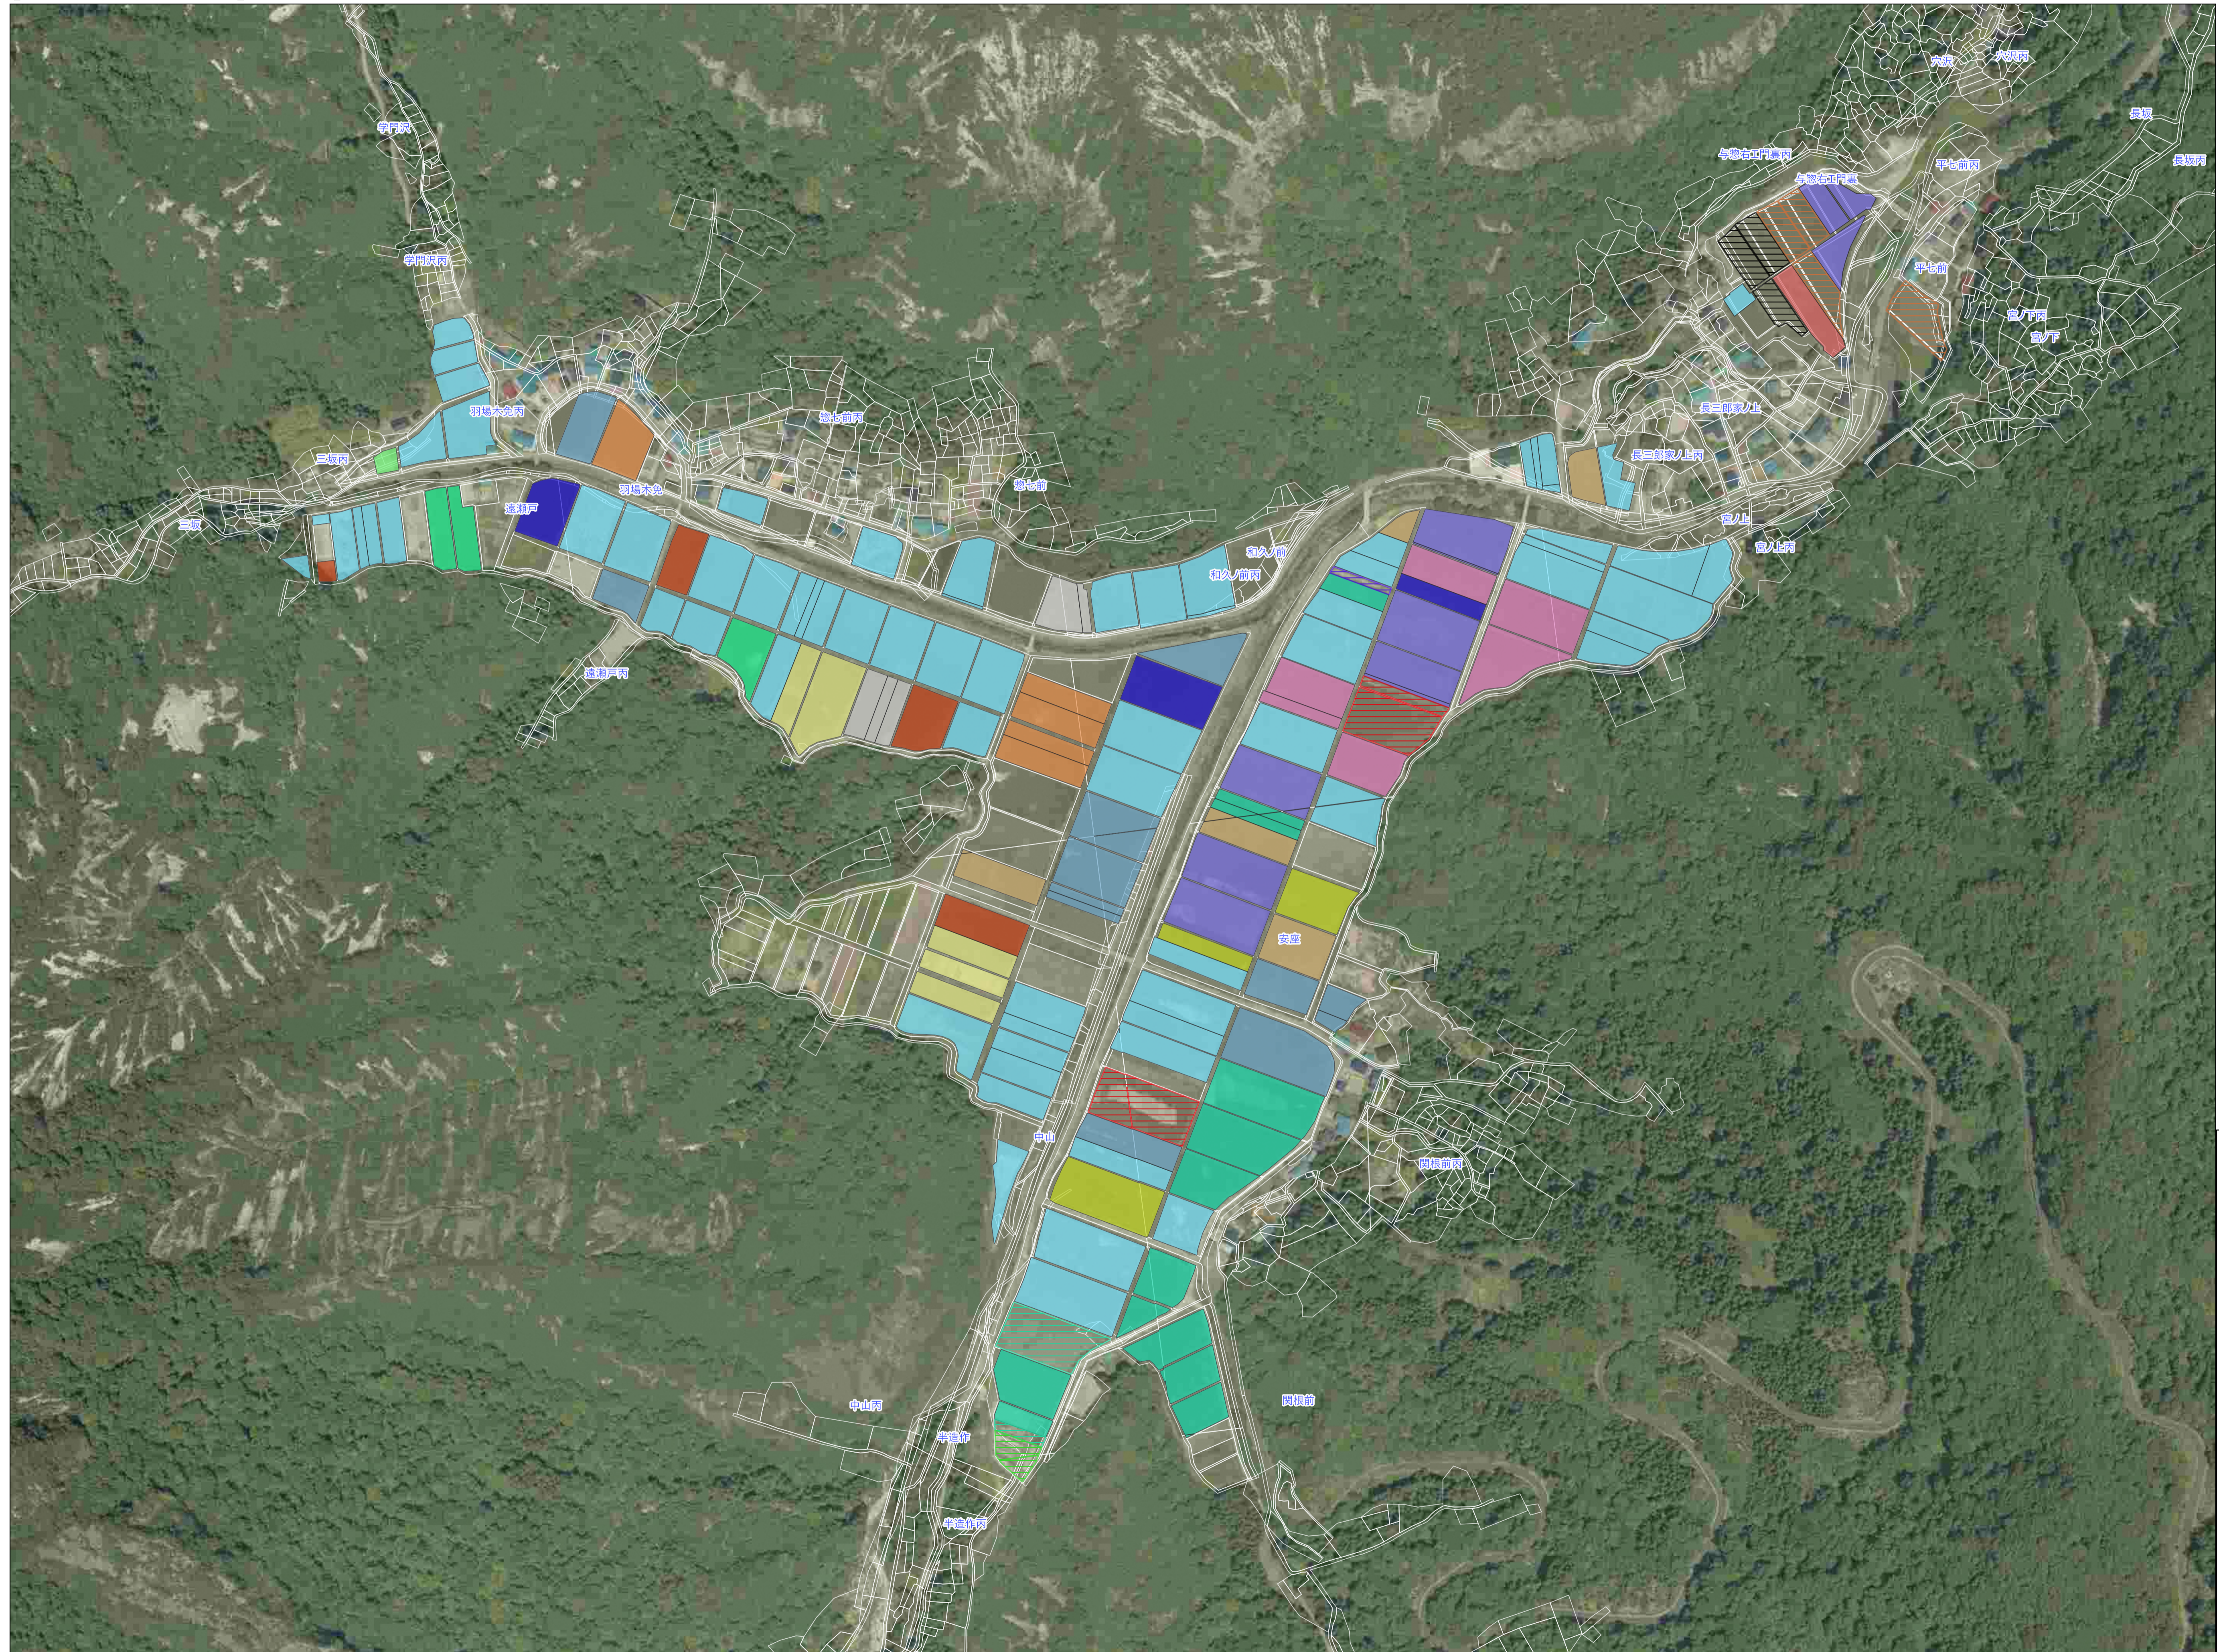

耕作者(5年後)

- A
- B
- C
- D
- E
- F
- G
- H
- I
- J
- K
- L
- M
- N
- O
- P
- Q
- R
- S
- T
- U