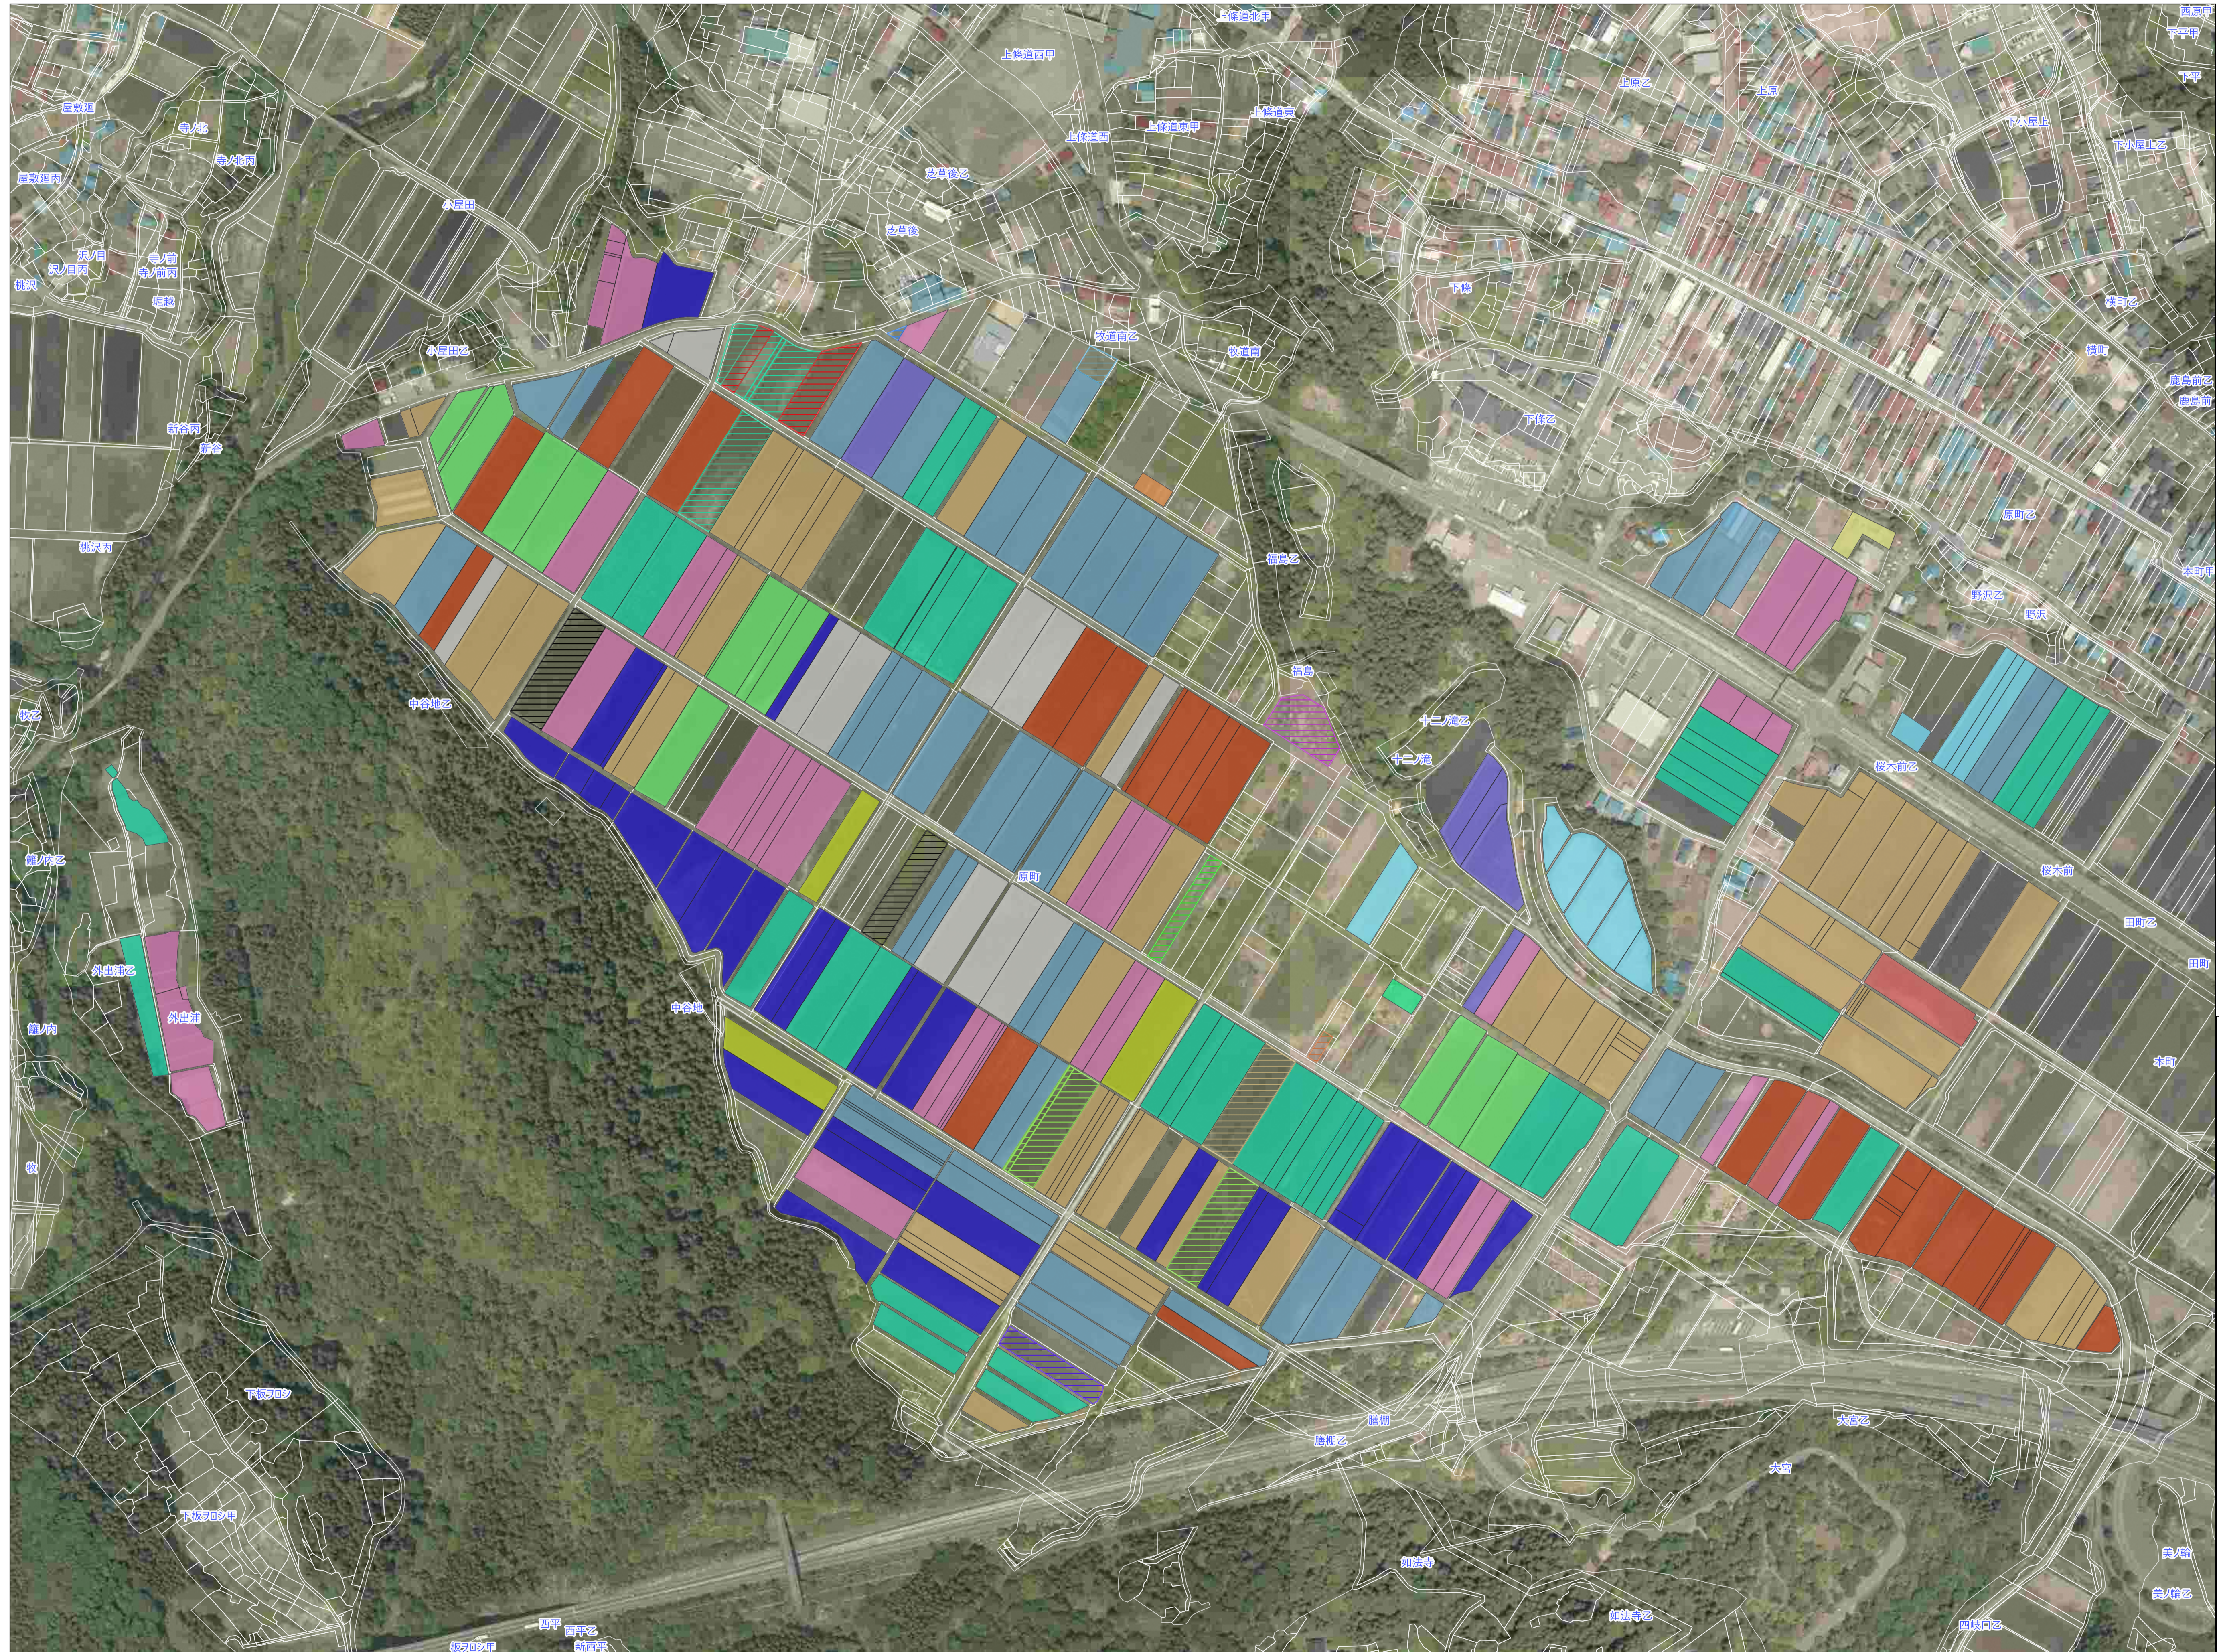

[地域計画 原町地区]

耕作者(5年後)

Light Blue	A
Grey	B
Yellow-Green	C
Tan	D
Dark Blue	E
Red	F
Light Green	G
Green	H
Teal	I
Pink	J
Dark Red	K
Blue	L
Light Blue	M
Orange	N
Light Green	O
White with Green Hatching	P
White with Red Hatching	Q
White with Blue Hatching	R
White with Orange Hatching	S
White with Purple Hatching	T
White with Yellow Hatching	U
White with Green Hatching	V
White with Blue Hatching	W
White with Orange Hatching	X
White with Yellow Hatching	Y
White with Blue Hatching	Z

耕作者(5年後)

- A
- B
- C
- D
- E
- F
- G

耕作者(5年後)

- A
- B
- C
- D
- E
- F
- G
- H
- I
- J
- K
- L
- M
- N
- O
- P
- Q
- R
- S
- T
- U