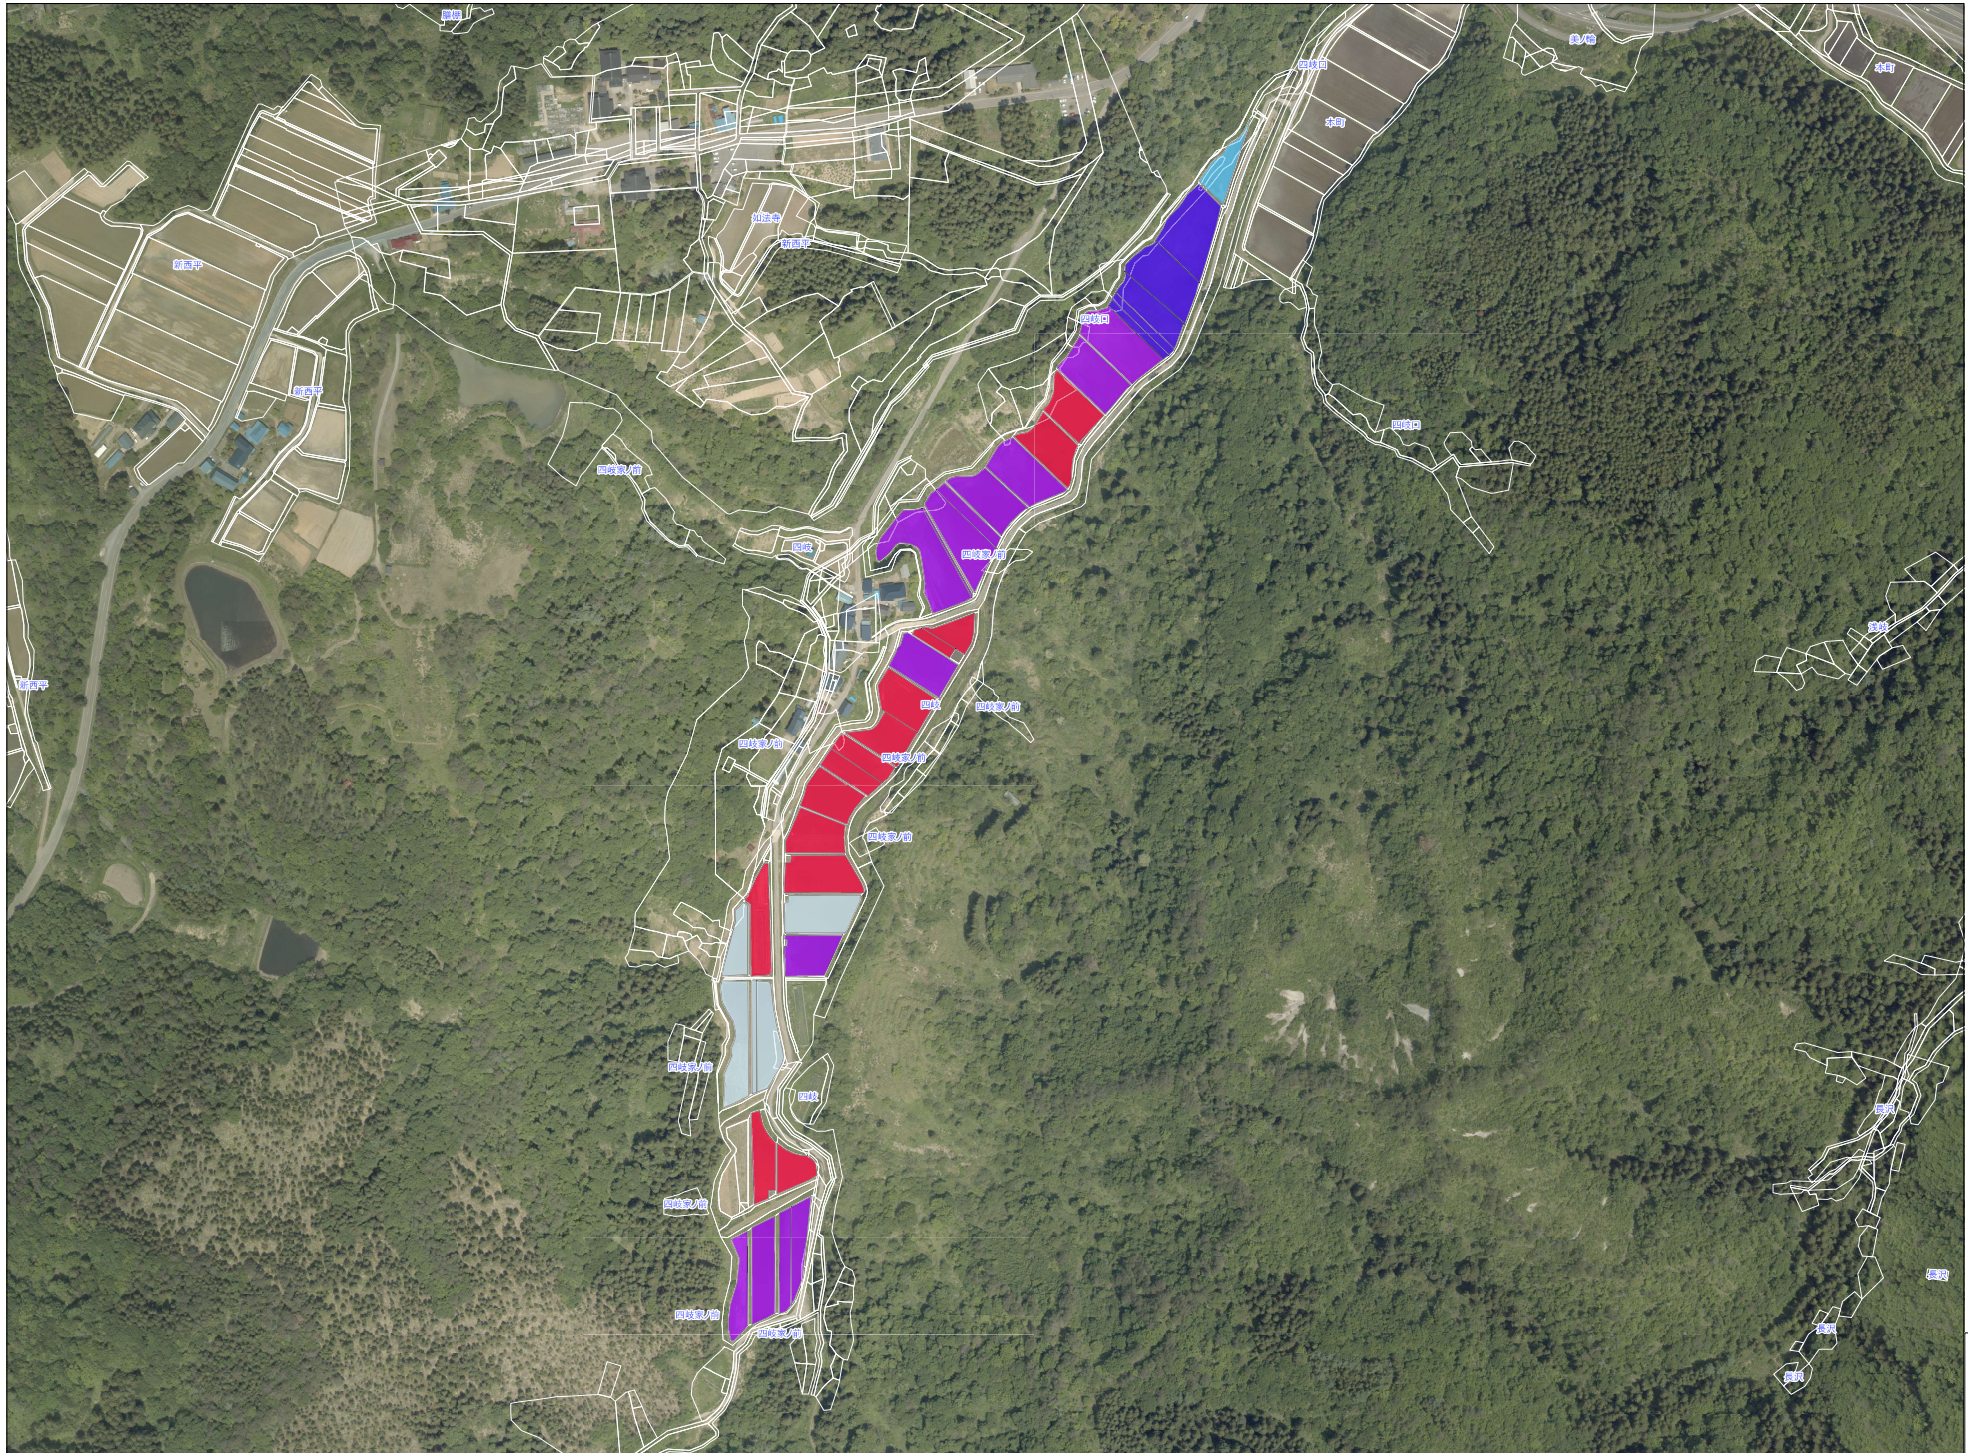

[地域計画 原町地区]

耕作者(5年後)

Light Blue	A
Grey	B
Yellow-Green	C
Tan	D
Dark Blue	E
Red	F
Light Green	G
Green	H
Teal	I
Pink	J
Dark Red	K
Blue	L
Light Blue	M
Orange	N
Light Green	O
White with Green Hatching	P
White with Red Hatching	Q
White with Blue Hatching	R
White with Orange Hatching	S
White with Purple Hatching	T
White with Yellow Hatching	U
White with Green Hatching	V
White with Blue Hatching	W
White with Orange Hatching	X
White with Yellow Hatching	Y
White with Blue Hatching	Z